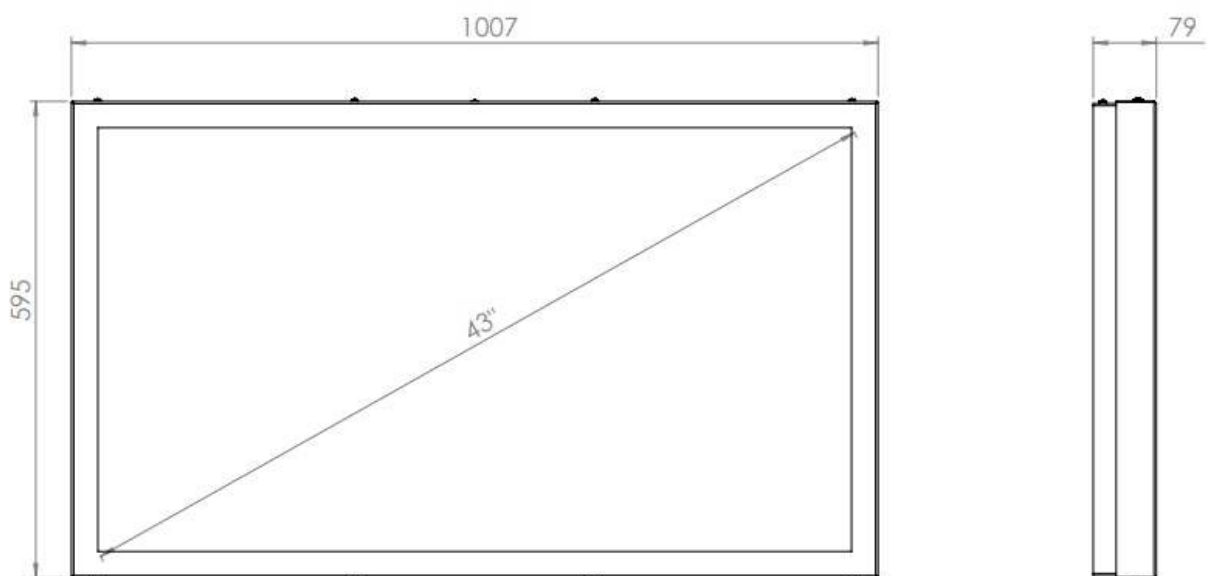

Our wall casing EASY is designed to give a professional signage feeling. Different models in landscape and portrait mode to allow airflow from top to bottom as only the sides are covered completely to the wall. Space for computer and power plugs inside. Available in black and white as standard but custom colors and materials like brass and stainless can be ordered upon request.

TECHNICAL DRAWING

SPECIFICATION

Features

No visible cables
Space for computer and powerplugs inside
Covered from sides
Cable outlets on top and bottom
Optimized air ventilation for portrait mode
Wall mount included

Material options

Powder coated metal

Display options

VESA 200x200 / 300x300

Powder coating colors

Black, RAL 9005str
White, RAL 9003str
Custom color upon request

Part number & Description

WC4300-0101-02