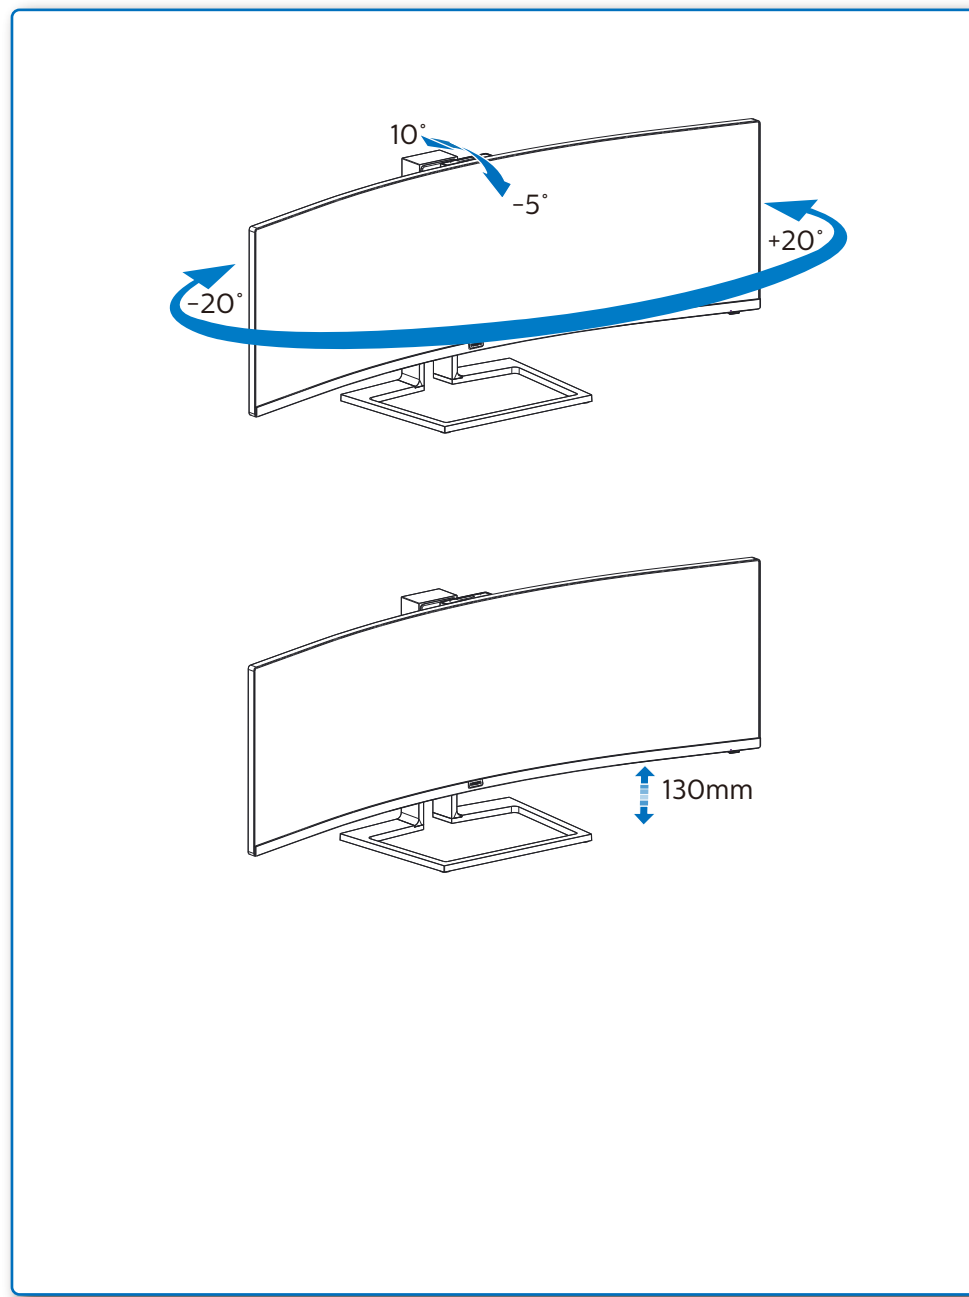

GRAPHIC DEVELOPMENT MMD	
Product name	
Project name	
Project no.	
Finishing	Folded sheet
Scale	1:1
Size Spreads	594 (W) x 210 (H) mm
Size	148.5 (W) x 210 (H) mm
Operator(s)	
Date amended	
VERSION No.	13
APPROVAL	
QC Lithographer	
Product Manager	
Date Check	
ARTWORK DOCUMENT	
Paper	80gsm White, woodfree coated
Numbers of colours	2Cx2C
Spotcolor	
Aftertreatment	
☐ Cropping	
☐ Coating	
☐ Varnishing	
☐ Embossing	
☐ Citterguide	
☐ Die-cut	
☐ Binding	
☐ Glue	

4