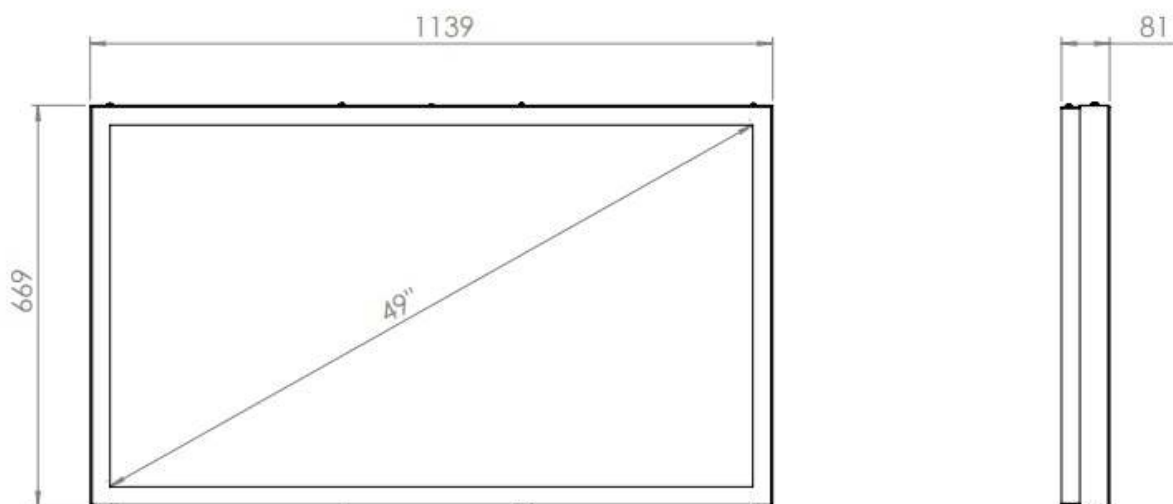

Our wall casing EASY is designed to give a professional signage feeling. Different models in landscape and portrait mode to allow airflow from top to bottom as only the sides are covered completely to the wall. Space for computer and power plugs inside. Available in black and white as standard.

TECHNICAL DRAWING

SPECIFICATION

Features

No visible cables
Space for computer and powerplugs inside
Covered from sides
Cable outlets on top and bottom
Optimized air ventilation for portrait mode
Wall mount included

Material options

Powder coated metal

Display options

VESA 200x200 / 300x300

Powder coating colors

Black, RAL 9005str
White, RAL 9003str
Custom color upon request

Part number & Description

WC4900-5001-01

Wall casing, Portrait, White