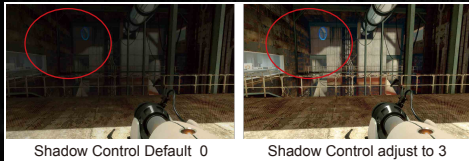

The screen is slightly curved, creating a naturally more immersive viewing experience.

► Feature

NVIDIA G-SYNC

Groundbreaking display technology that delivers the smoothest gaming experience ever by eliminating screen tearing and minimizing display stutter and input lag. Scenes appear instantly, objects look sharper, and gameplay is super smooth.

120Hz

With a 120Hz frame rate, you see every critical moment on the screen, with ultra smooth motion and no blurring.

Shadow Control

AOC Shadow Control enables fast adjustment of the in-game image to improve areas of the screen that are too dark or washed out, without affecting the rest of the screen.

Game Mode

AOC's Game Mode allows fast changes to image settings & game presets.

Game Colour

With AOC Game Colour, adjust colour saturation and grey level with 200 levels of detail for a better game experience.

Low Blue Light

Reduce harmful blue light emissions with AOC's Low-Blue Technology.

USB 3.0 Hub with Fast Charging

A convenient USB 3.0 hub built directly into the monitor provides easy connection of USB devices and makes it quick & easy to charge your mobile phone.

UltraWide Quad HD 3440x1440 High Resolution, 21:9 Wide Workstation for Professionals

The 3440x1440 UltraWide QHD monitor offers superb picture quality. Turn your desktop into battle central and enjoy every thrilling moment in your game with the Ultrawide QHD screen. This 21:9 super high resolution display has clearly higher vertical resolution and a very much wider panoramic image than a Full HD 16:9 monitor: in fact, 2.4 times more pixels give you a truly immersive gaming experience with superb picture quality and a much broader field of vision. Finer details and an extended view of the action ensure you can bring your 'A' game every time.