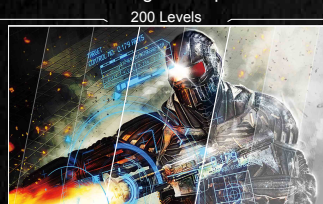

Game Colour

With AOC Game Colour, adjust colour saturation and grey level with 200 levels of detail for a better game experience.

Low Blue Light

Reduce harmful blue light emissions with AOC's Low-Blue Technology.

USB 3.0 Hub with Fast Charging

A convenient USB 3.0 hub built directly into the monitor provides easy connection of USB devices and makes it quick & easy to charge your mobile phone.

UltraWide Quad HD 3440x1440 High Resolution, 21:9 Wide Workstation for Professionals

The 3440x1440 UltraWide QHD monitor offers superb picture quality. Turn your desktop into battle central and enjoy every thrilling moment in your game with the Ultrawide QHD screen. This 21:9 super high resolution display has clearly higher vertical resolution and a very much wider panoramic image than a Full HD 16:9 monitor: in fact, 2.4 times more pixels give you a truly immersive gaming experience with superb picture quality and a much broader field of vision. Finer details and an extended view of the action ensure you can bring your 'A' game every time.

Scene Light

Effects lighting on the back panel can be changed to red, green or blue, to suit the mood of play, or match team colours at gaming events.